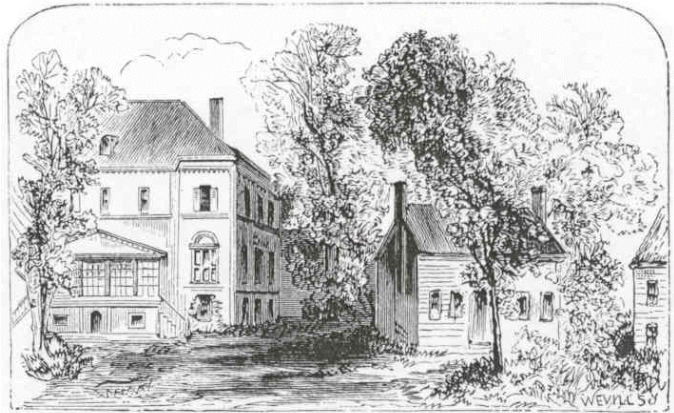

OAK HILL CEMETERY, Georgetown, D.C. (Van Ness)

LOT 173 EAST (Van Ness Mausoleum)

Inscriptions visible outside:

[Sacred] / to the memory of / ANN ELBERTINA MIDDLETON / wife of Arthur Middleton, Jun. of South Carolina / Daughter of Com. J.P. and Marcia Van Ness. / She was Born 12 June 1803, died 22 Nov. 18[9]3. / Her infant daughter / MARCIA

THE VAN NESS MANSION, AND DAVY BURNS' COTTAGE.

HELEN / within the Monument is placed beside her. / *In Nature ___ loveliest image form'd / With every graceful, pleasing Art adorn'd / Her Manners gentle & her Spirit Kind; / Living on Earth as ___ live with their God. / In dying ___ changed only her Abode.*